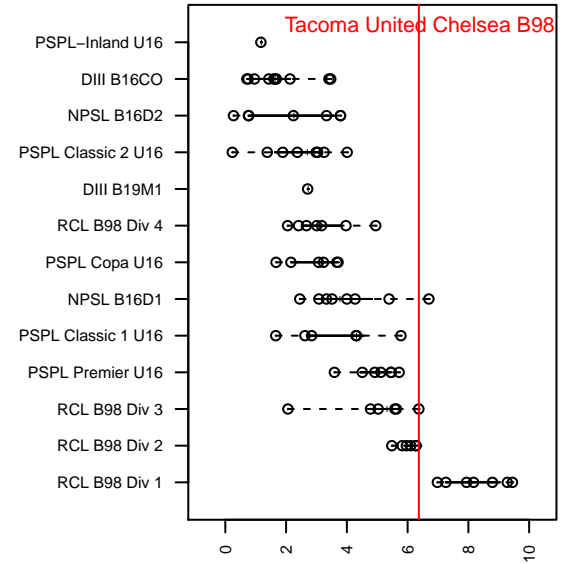

## Tacoma United Chelsea B98

Tacoma United FC  
 Tacoma, WA  
 B98 total strength=1716  
 attack=29.52 defense=19.31  
 fall league = RCL B98 Div 3  
 notes= Tony Gil 2012

alt names used:  
 Chelsea B98-99 Academy  
 Tacoma United Chelsea 98  
 Tacoma United ChelseaB98-99 Academy  
 CHELSEA B98-99 ACADEMY  
 Tacoma United B98 Chelsea (WA)  
 Tac United Chelsea Academy  
 CHELSEA B98-99 ACADEMY

Venues played:  
 2014 Sounders FC Cup BU16  
 2014 River Jam Samba U15-19  
 2014 REDAPT Cup HS Silver U19  
 2014 RCL B98 Div 3  
 2014 FWRL B98  
 2014 PacNW Winter Classic FWRL U16  
 2014 WYS Presidents Cup B98 Div 1  
 2014 Portland Winter Showcase U16

**attack and defense variance (black dot)  
relative to other teams  
and top 10 in region**

**attack and defense rating  
relative to others at age  
and all opponents in last 13 months**

**Performance relative to 13 month average**