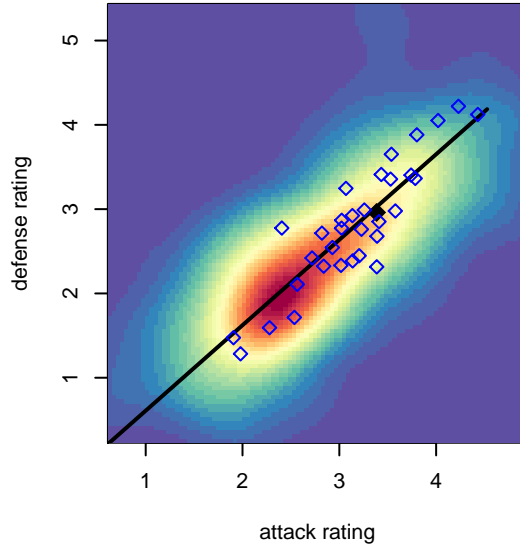

## Tacoma United Chelsea B98

Tacoma United FC  
 Tacoma, WA  
 B98 total strength=1716  
 attack=29.52 defense=19.31  
 fall league = RCL B98 Div 3  
 notes= Tony Gil 2012

alt names used:  
 Chelsea B98-99 Academy  
 Tacoma United Chelsea 98  
 Tacoma United ChelseaB98-99 Academy  
 CHELSEA B98-99 ACADEMY  
 Tacoma United B98 Chelsea (WA)  
 Tac United Chelsea Academy  
 CHELSEA B98-99 ACADEMY

**attack and defense variance (black dot)  
relative to other teams  
and top 10 in region**

**attack and defense rating  
relative to others at age  
and all opponents in last 13 months**

**Performance relative to 13 month average**