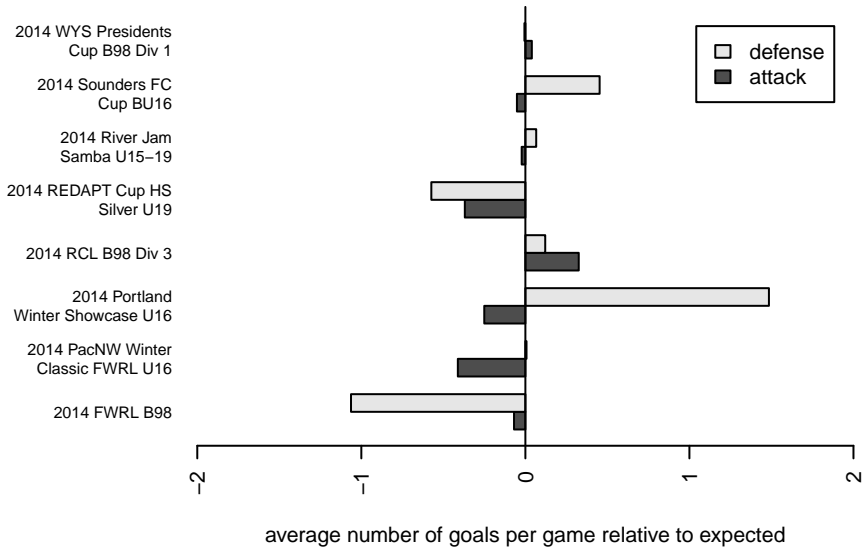

## Tacoma United Chelsea B98

Tacoma United FC  
 Tacoma, WA  
 B98 total strength=1716  
 attack=29.52 defense=19.31  
 fall league = RCL B98 Div 3  
 notes= Tony Gil 2012

alt names used:  
 Chelsea B98-99 Academy  
 Tacoma United Chelsea 98  
 Tacoma United ChelseaB98-99 Academy  
 CHELSEA B98-99 ACADEMY  
 Tacoma United B98 Chelsea (WA)  
 Tac United Chelsea Academy  
 CHELSEA B98-99 ACADEMY

Venues played:  
 2014 Sounders FC Cup BU16  
 2014 River Jam Samba U15-19  
 2014 REDAPT Cup HS Silver U19  
 2014 RCL B98 Div 3  
 2014 FWRL B98  
 2014 PacNW Winter Classic FWRL U16  
 2014 WYS Presidents Cup B98 Div 1  
 2014 Portland Winter Showcase U16

**attack and defense variance (black dot)  
relative to other teams  
and top 10 in region**

**attack and defense rating  
relative to others at age  
and all opponents in last 13 months**

**Performance relative to 13 month average**