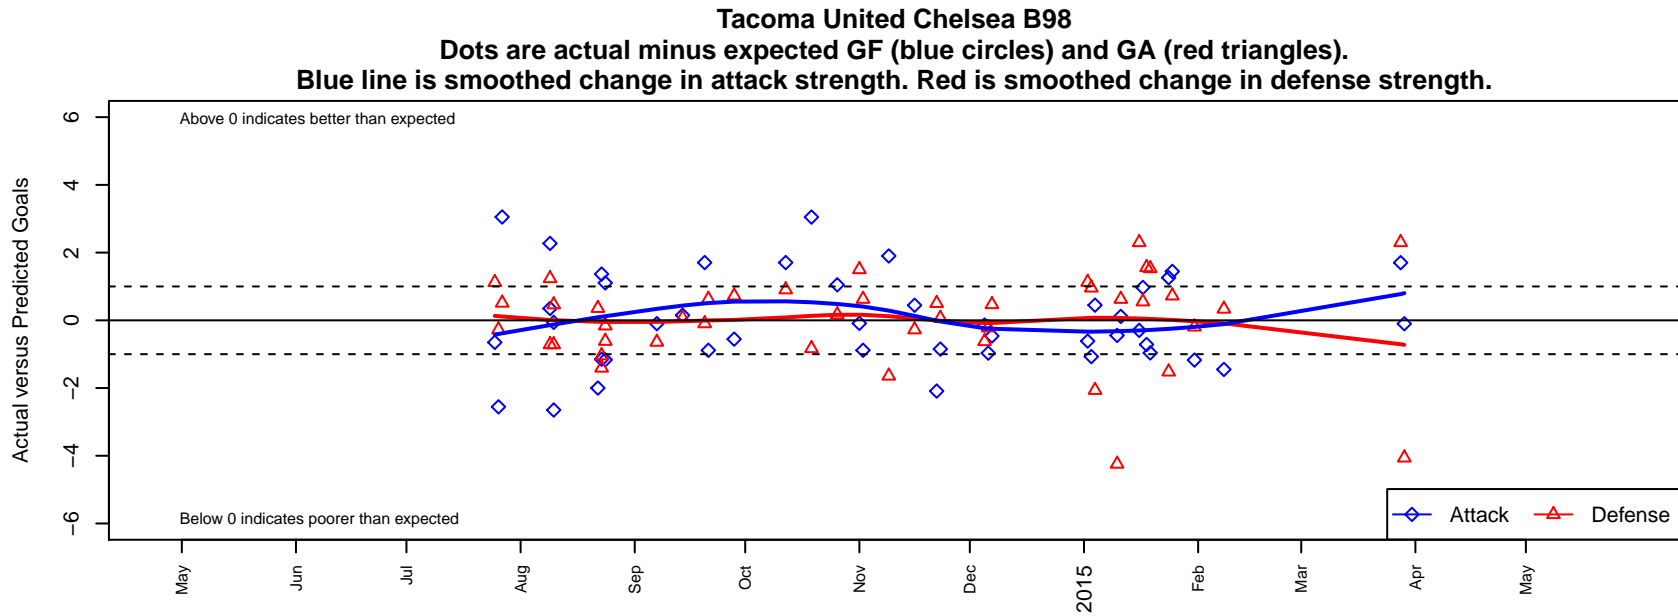

## Tacoma United Chelsea B98

Tacoma United FC  
 Tacoma, WA  
 B98 total strength=1716  
 attack=29.52 defense=19.31  
 fall league = RCL B98 Div 3  
 notes= Tony Gil 2012

alt names used:  
 Chelsea B98-99 Academy  
 Tacoma United Chelsea 98  
 Tacoma United ChelseaB98-99 Academy  
 CHELSEA B98-99 ACADEMY  
 Tacoma United B98 Chelsea (WA)  
 Tac United Chelsea Academy  
 CHELSEA B98-99 ACADEMY

**attack and defense variance (black dot)  
relative to other teams  
and top 10 in region**

**attack and defense rating  
relative to others at age  
and all opponents in last 13 months**

**Performance relative to 13 month average**